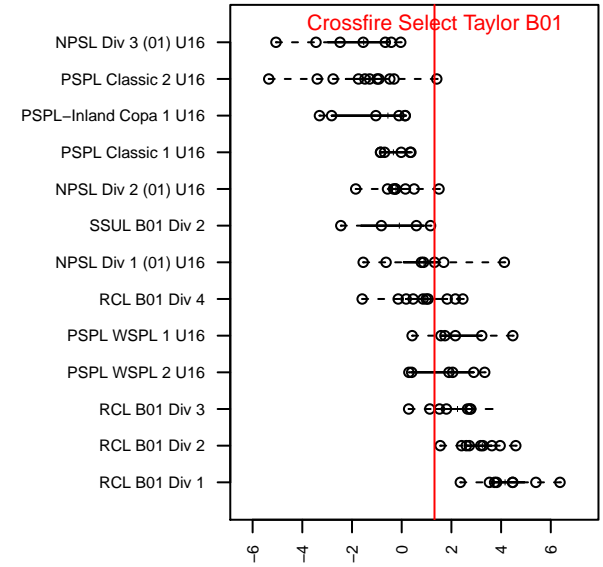

Crossfire Select Taylor B01

Crossfire Select SC
 Redmond, WA
 B01 total strength=1423
 attack=11.79 defense=6.35
 fall league = NPSL Div 1 (01) U16

alt names used:
 49 Crossfire Select B01 Taylor
 LWYSA CROSSFIRE SELECT B01 TAYLOR (v
 Crossfire Select B01 Taylor
 Crossfire Select B01 Taylor
 CFS B01 – Gold – Taylor

Venues played:
 2016 Baker Blast U15–16
 2016 Crossfire Select U16
 2016 Bigfoot Gold U16
 2016 NPSL Division 1 (01) U16
 2016 Founders Cup B01 Div A

Crossfire Select Taylor B01
 Dots are actual minus expected GF (blue circles) and GA (red triangles).
 Blue line is smoothed change in attack strength. Red is smoothed change in defense strength.

**attack and defense variance (black dot)
relative to other teams
and top 10 in region**

**attack and defense rating
relative to others at age
and all opponents in last 13 months**

Performance relative to 13 month average